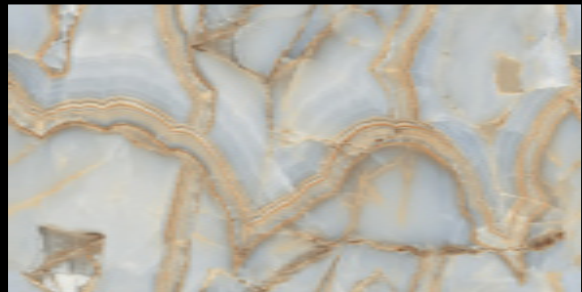

# GOLDEN BRAZILE

SIZE  
600X1200 MM

FINISH  
Glossy

RANDOM : 4

**GOLDEN BRAZILE**

SIZE  
600X1200 MM

FINISH  
Glossy