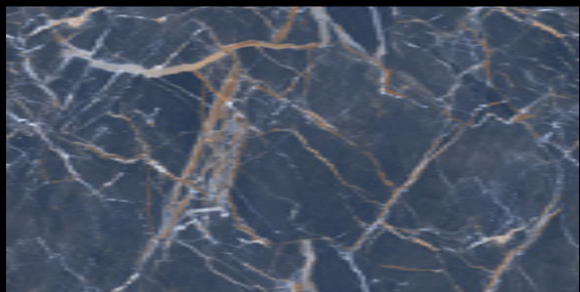

# CASELONIA BLACK

SIZE  
600X1200 MM

FINISH  
Glossy

RANDOM : 4

**CASELONIA BLACK**

SIZE  
600X1200 MM

FINISH  
Glossy