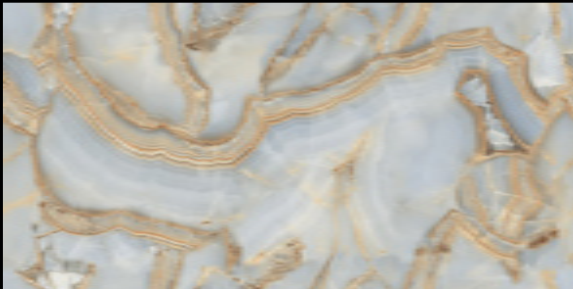

# GOLDEN BRAZILE

SIZE  
600X1200 MM

FINISH  
Glossy

RANDOM : 4

**GOLDEN BRAZILE**

SIZE  
600X1200 MM

FINISH  
Glossy