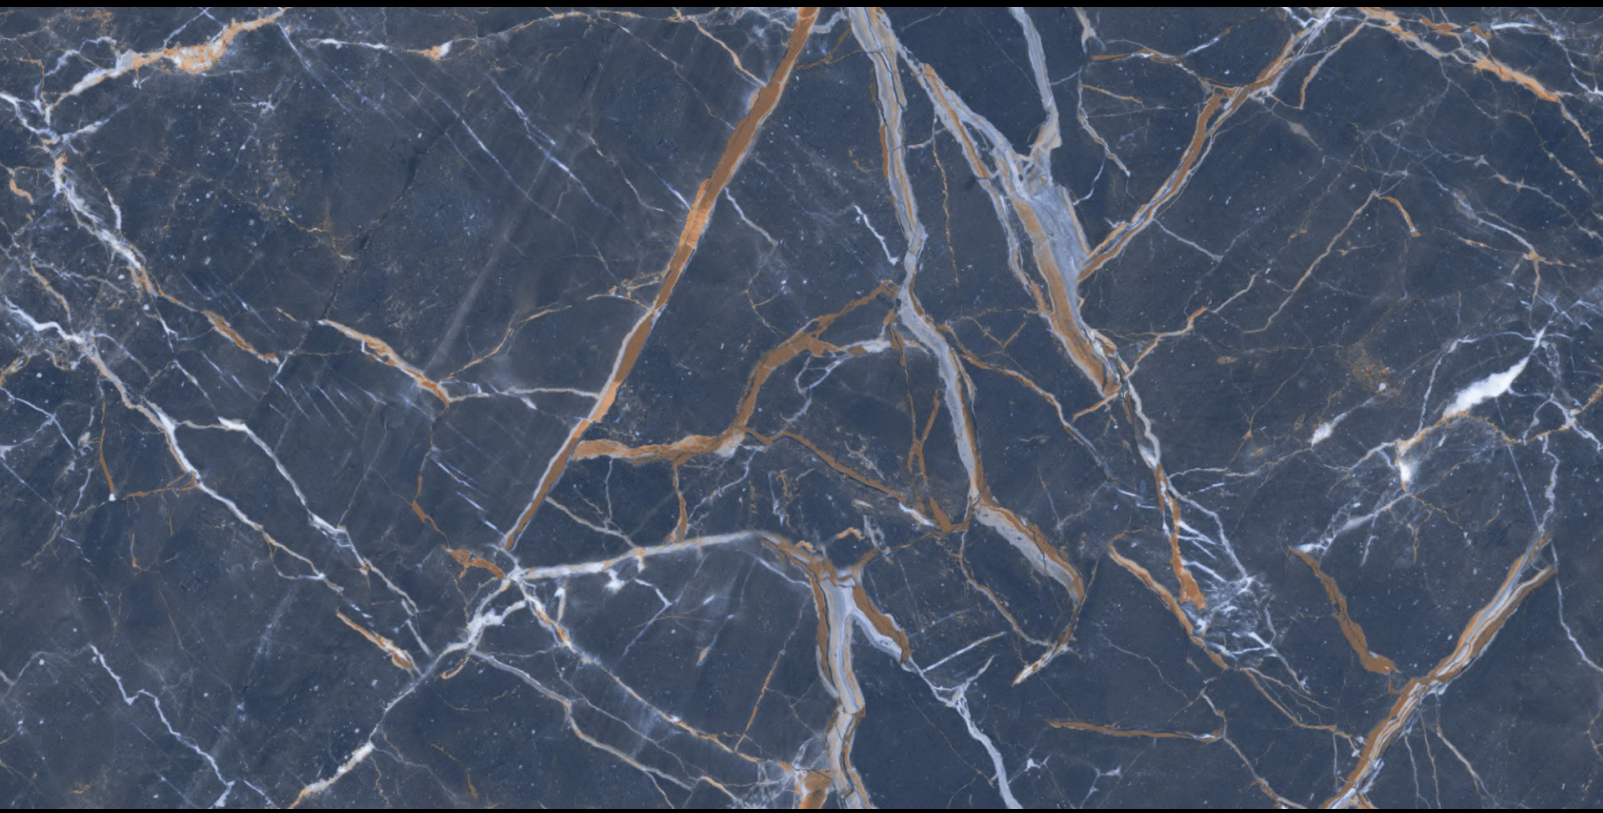

# CASELONIA BLACK

SIZE  
600X1200 MM

FINISH  
Glossy

RANDOM : 4

**CASELONIA BLACK**

SIZE  
600X1200 MM

FINISH  
Glossy