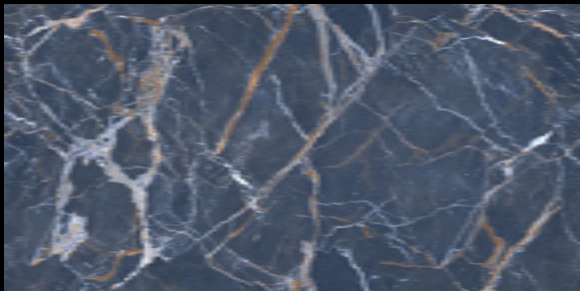

# CASELONIA BLACK

SIZE  
600X1200 MM

FINISH  
Glossy

RANDOM : 4

**CASELONIA BLACK**

SIZE  
600X1200 MM

FINISH  
Glossy