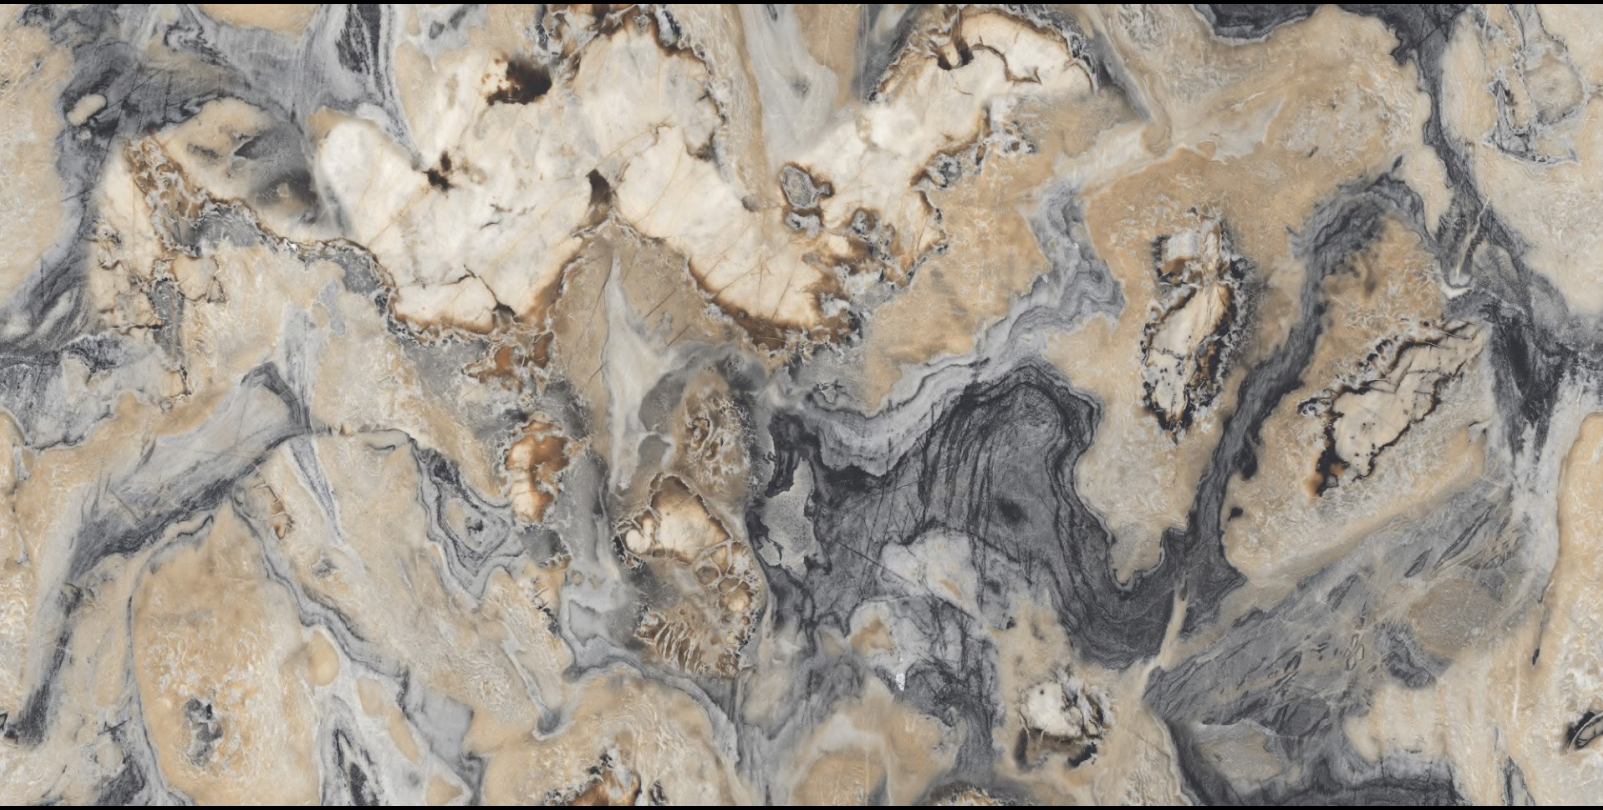

# MARMOLA BLUE

SIZE  
600X1200 MM

FINISH  
Glossy

RANDOM : 4

**MARMOLA BLUE**

SIZE  
600X1200 MM

FINISH  
Glossy