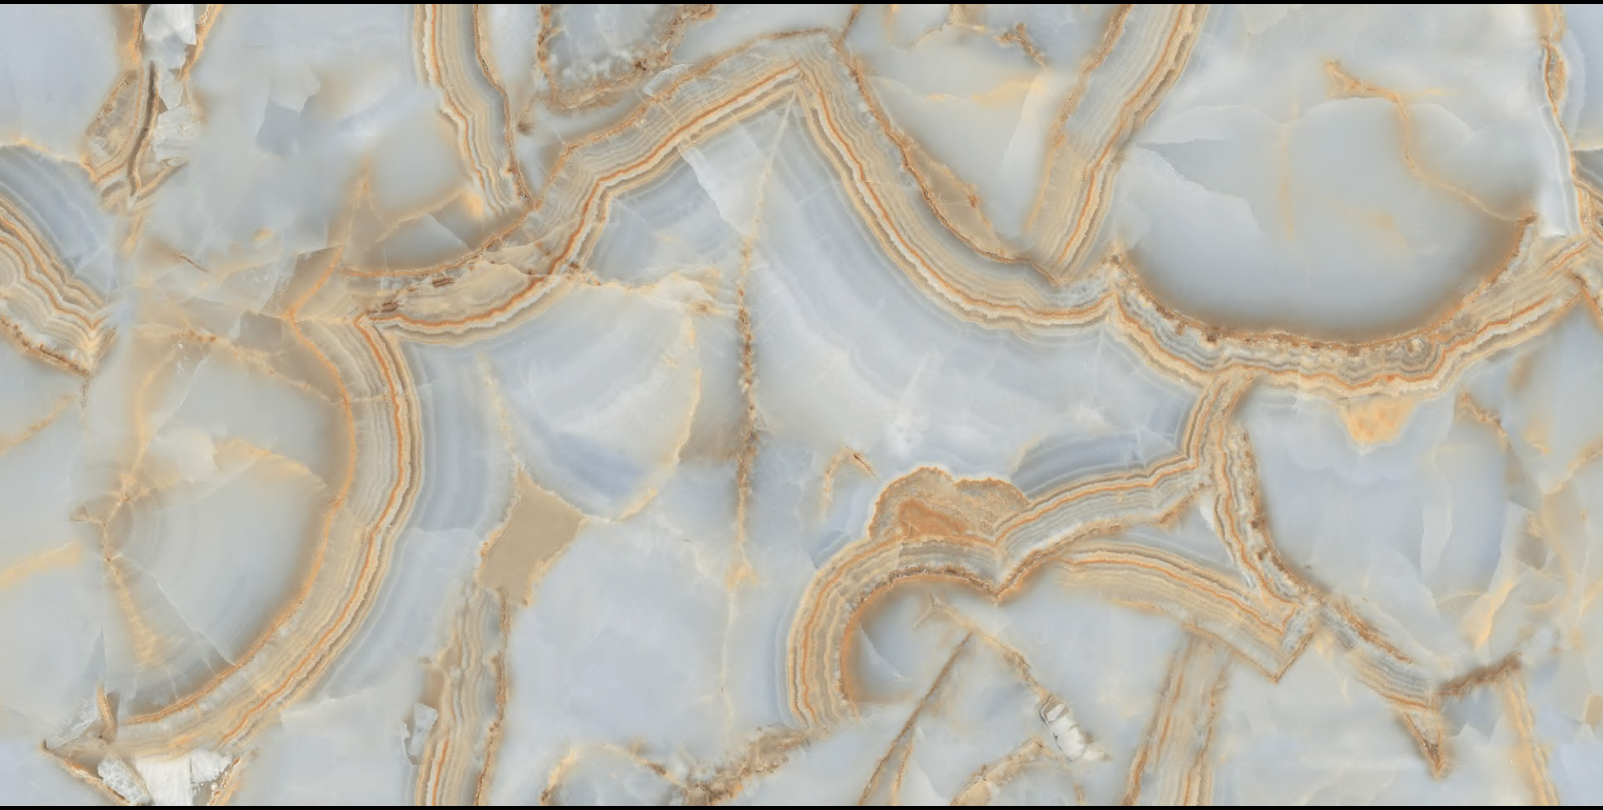

# GOLDEN BRAZILE

SIZE  
600X1200 MM

FINISH  
Glossy

RANDOM : 4

**GOLDEN BRAZILE**

SIZE  
600X1200 MM

FINISH  
Glossy