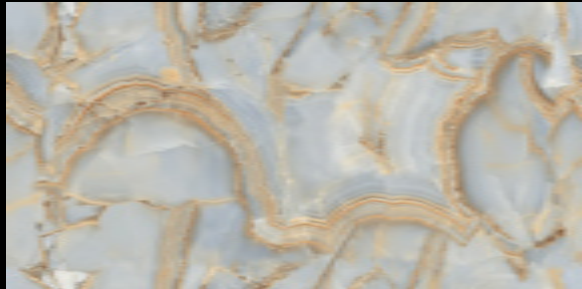

# GOLDEN BRAZILE

SIZE  
600X1200 MM

FINISH  
Glossy

RANDOM : 4

**GOLDEN BRAZILE**

SIZE  
600X1200 MM

FINISH  
Glossy