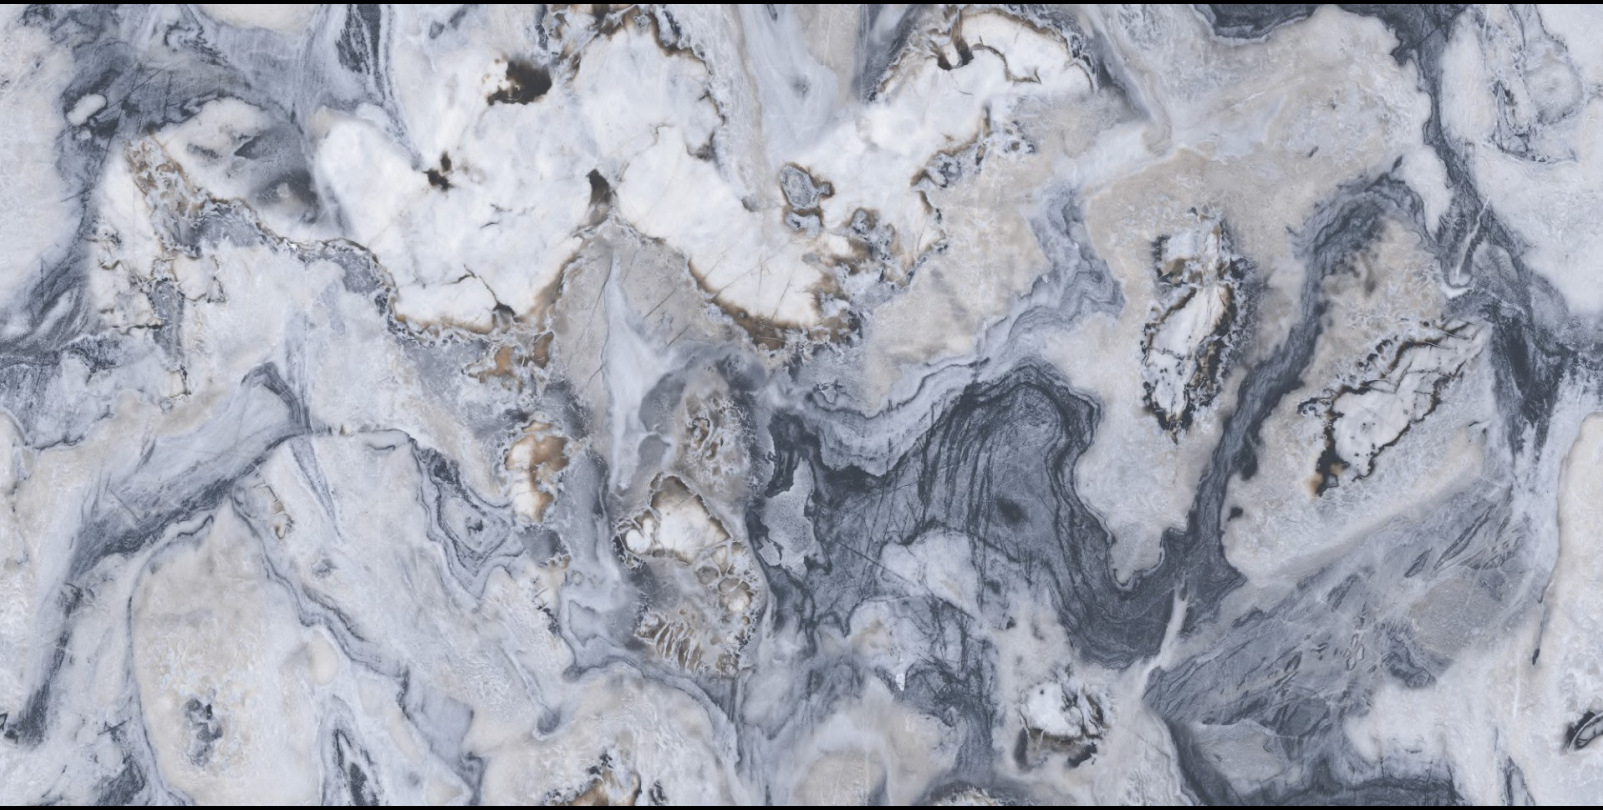

# GRESIA CARRARA

SIZE  
600X1200 MM

FINISH  
Glossy

RANDOM : 4

**GRESIA CARRARA**

SIZE  
600X1200 MM

FINISH  
Glossy