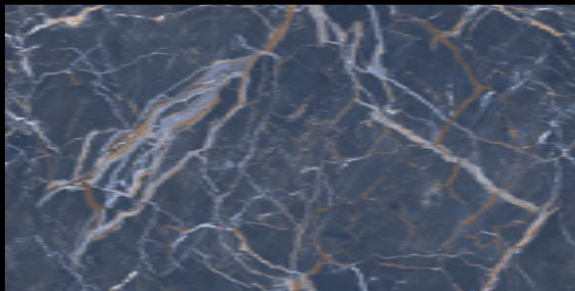

# CASELONIA BLACK

SIZE  
600X1200 MM

FINISH  
Glossy

RANDOM : 4

**CASELONIA BLACK**

SIZE  
600X1200 MM

FINISH  
Glossy