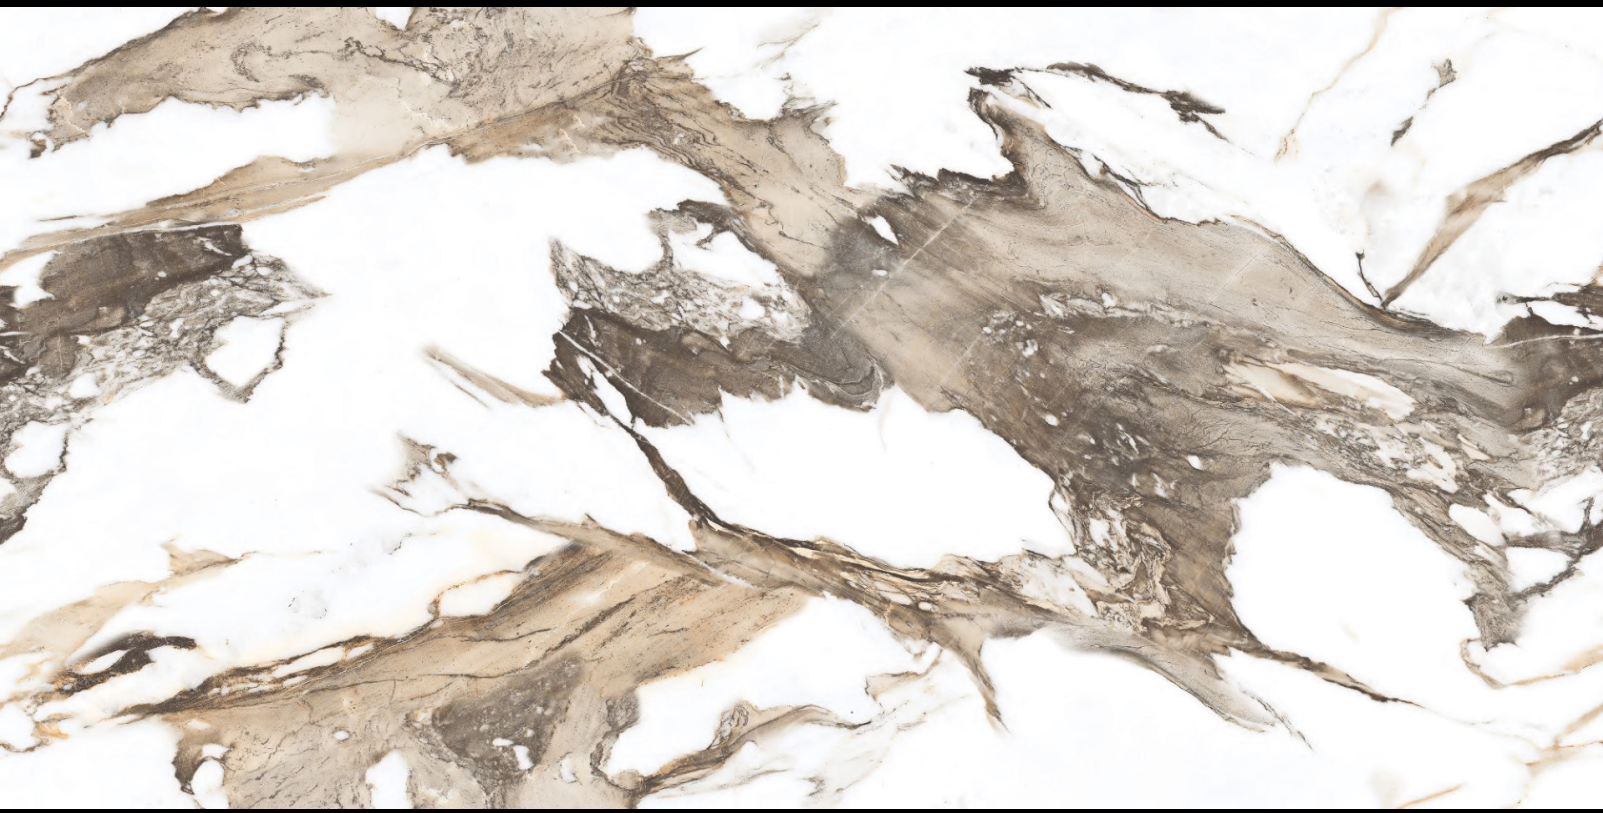

# CASELONIA BLUE

SIZE  
600X1200 MM

FINISH  
Glossy

RANDOM : 4

**CASELONIA BLUE**

SIZE  
600X1200 MM

FINISH  
Glossy