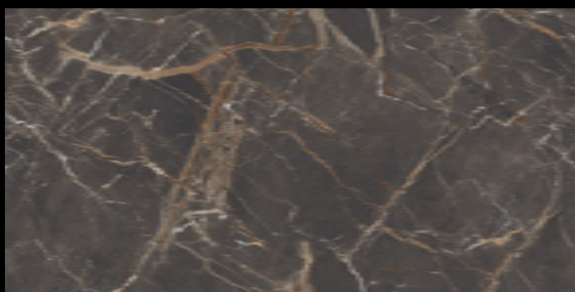

# CASELONIA BLACK

SIZE  
600X1200 MM

FINISH  
Glossy

RANDOM : 4

**CASELONIA BLACK**

SIZE  
600X1200 MM

FINISH  
Glossy